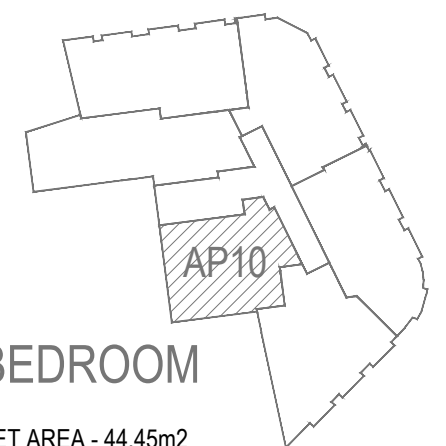

FLOOR 2

APPARTEMENT 10 - 1 BEDROOM

GROSS AREA - 55,79 m²

NET AREA - 44,45m²