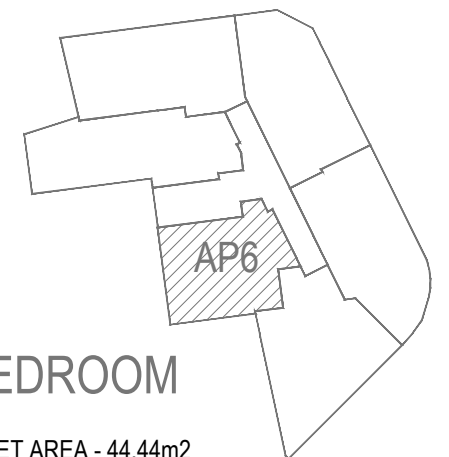

FLOOR 1

APPARTEMENT 6 - 1 BEDROOM

GROSS AREA - 55,76 m²

NET AREA - 44,44m²