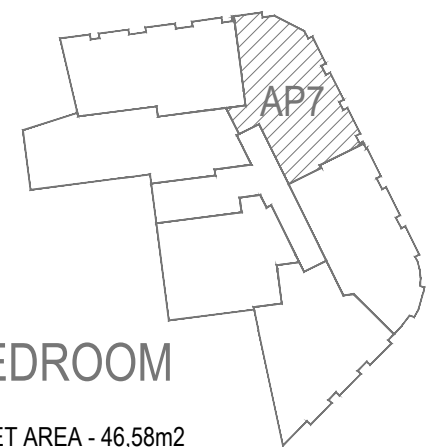

FLOOR 2

APPARTEMENT 7 - 1 BEDROOM

GROSS AREA - 60,96 m²

NET AREA - 46,58m²